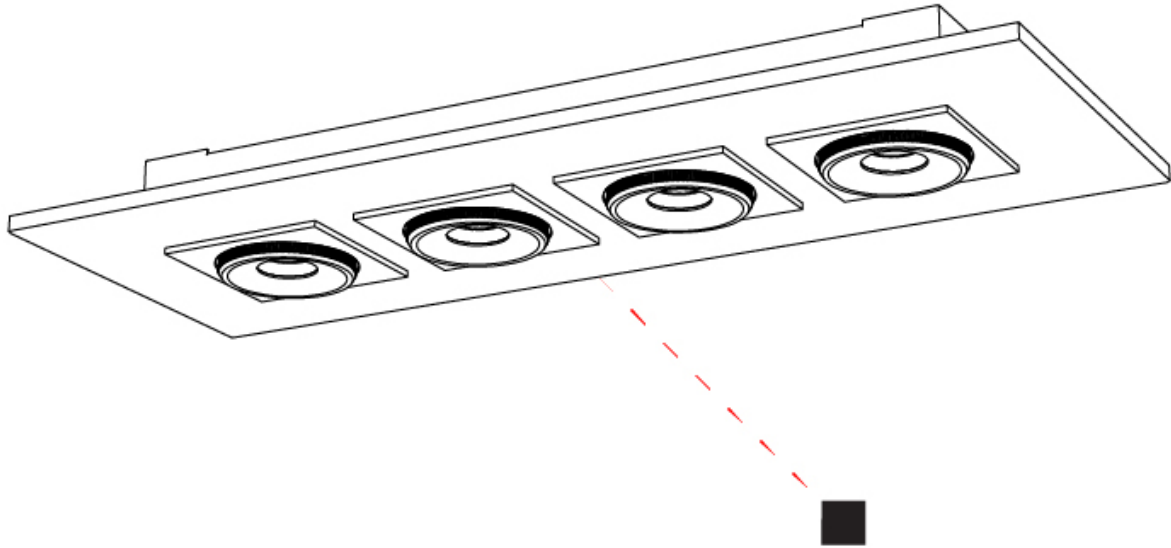

MARC SQUARE 4 SURFACE

D92124

PROJECT _____

TYPE _____

SPECIFIER _____

QUANTITY _____

DATE _____

D