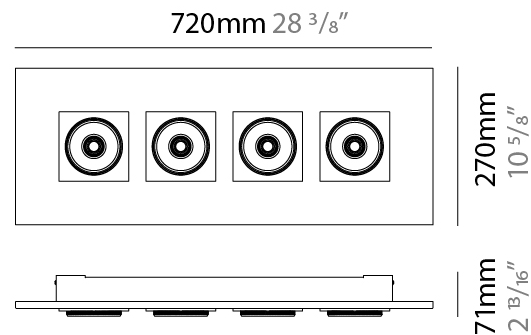

MARC SQUARE 4 SURFACE

D92124

base number

1. To build a product code in our configurator select the specify button on the base model # product page
2. To build a manual product code on this datasheet choose from the options listed below in blue font and add the suffix to the base model #

GENERAL

Series: Marc
Subseries: Marc Square 4
Brand: Milan
Division: Design
Mounting Type: Surface
Mounting Location: Ceiling
Subcategory: Downlight

PHYSICAL

Shape: Rectangle
Length (mm): 720
Length (in): 28 ³/₈"
Width (mm): 270
Width (in): 10 ⁵/₈"
Height (mm): 71
Height (in): 2 ¹³/₁₆"
Light Distribution: Adjustable / Direct
Weight (kg): 5
Weight (lbs): 10.999
Fixture Finish: WHI
Fixture Material: Aluminum

ELECTRICAL

Lamp Type: LED
Input Wattage (W): 40
Total Output Wattage (W): 37.2
Dimming: Non-Dimmable
Driver Included: Yes
Driver Location: Integrated
Driver Type: Constant Current - Universal
Driver Class: Class 2
Input Voltage (V): 120 - 277
Constant Current (mA): 350
Upon Request: Phase dimming 120Vac

LED

Number of LEDs: 4
Color Temperature (°K): 3000
Max. Delivered Lumen (lm): 4040
CRI: >80 CRI
Lamp Life (hrs): 50000

OPTICAL

Reflector°: 50

RATINGS AND CERTIFICATIONS

Certified By: CSA Certified to UL and CSA Standards
IP rating: IP20

PROJECT

TYPE

SPECIFIER

QUANTITY

DATE