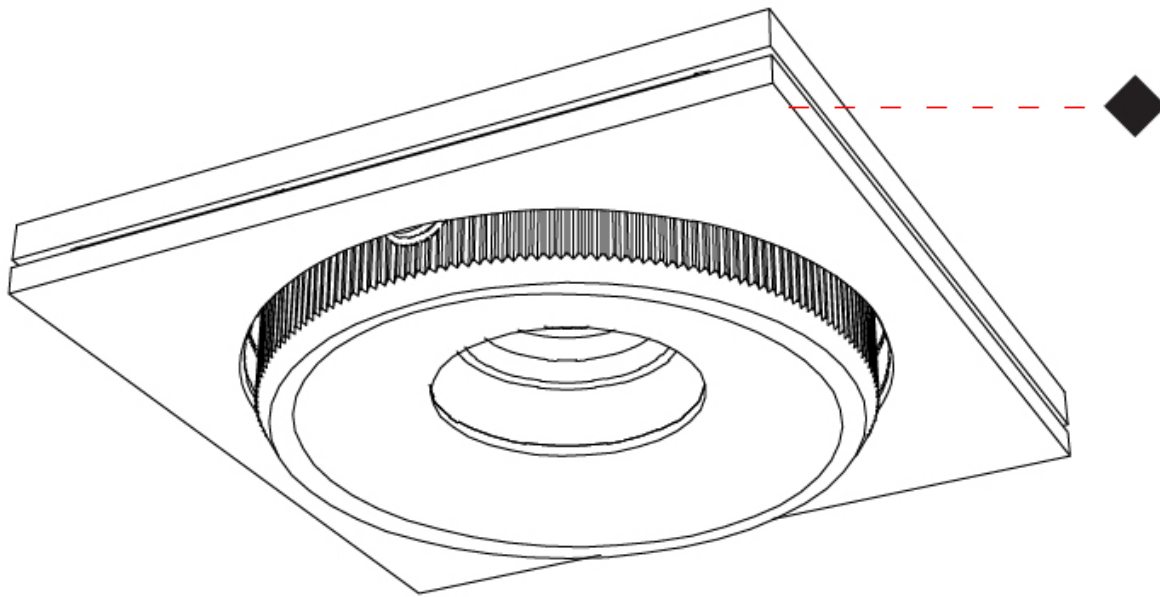

MARC SINGLE RECESSED

D92120

PROJECT _____

TYPE _____

SPECIFIER _____

QUANTITY _____

DATE _____

D